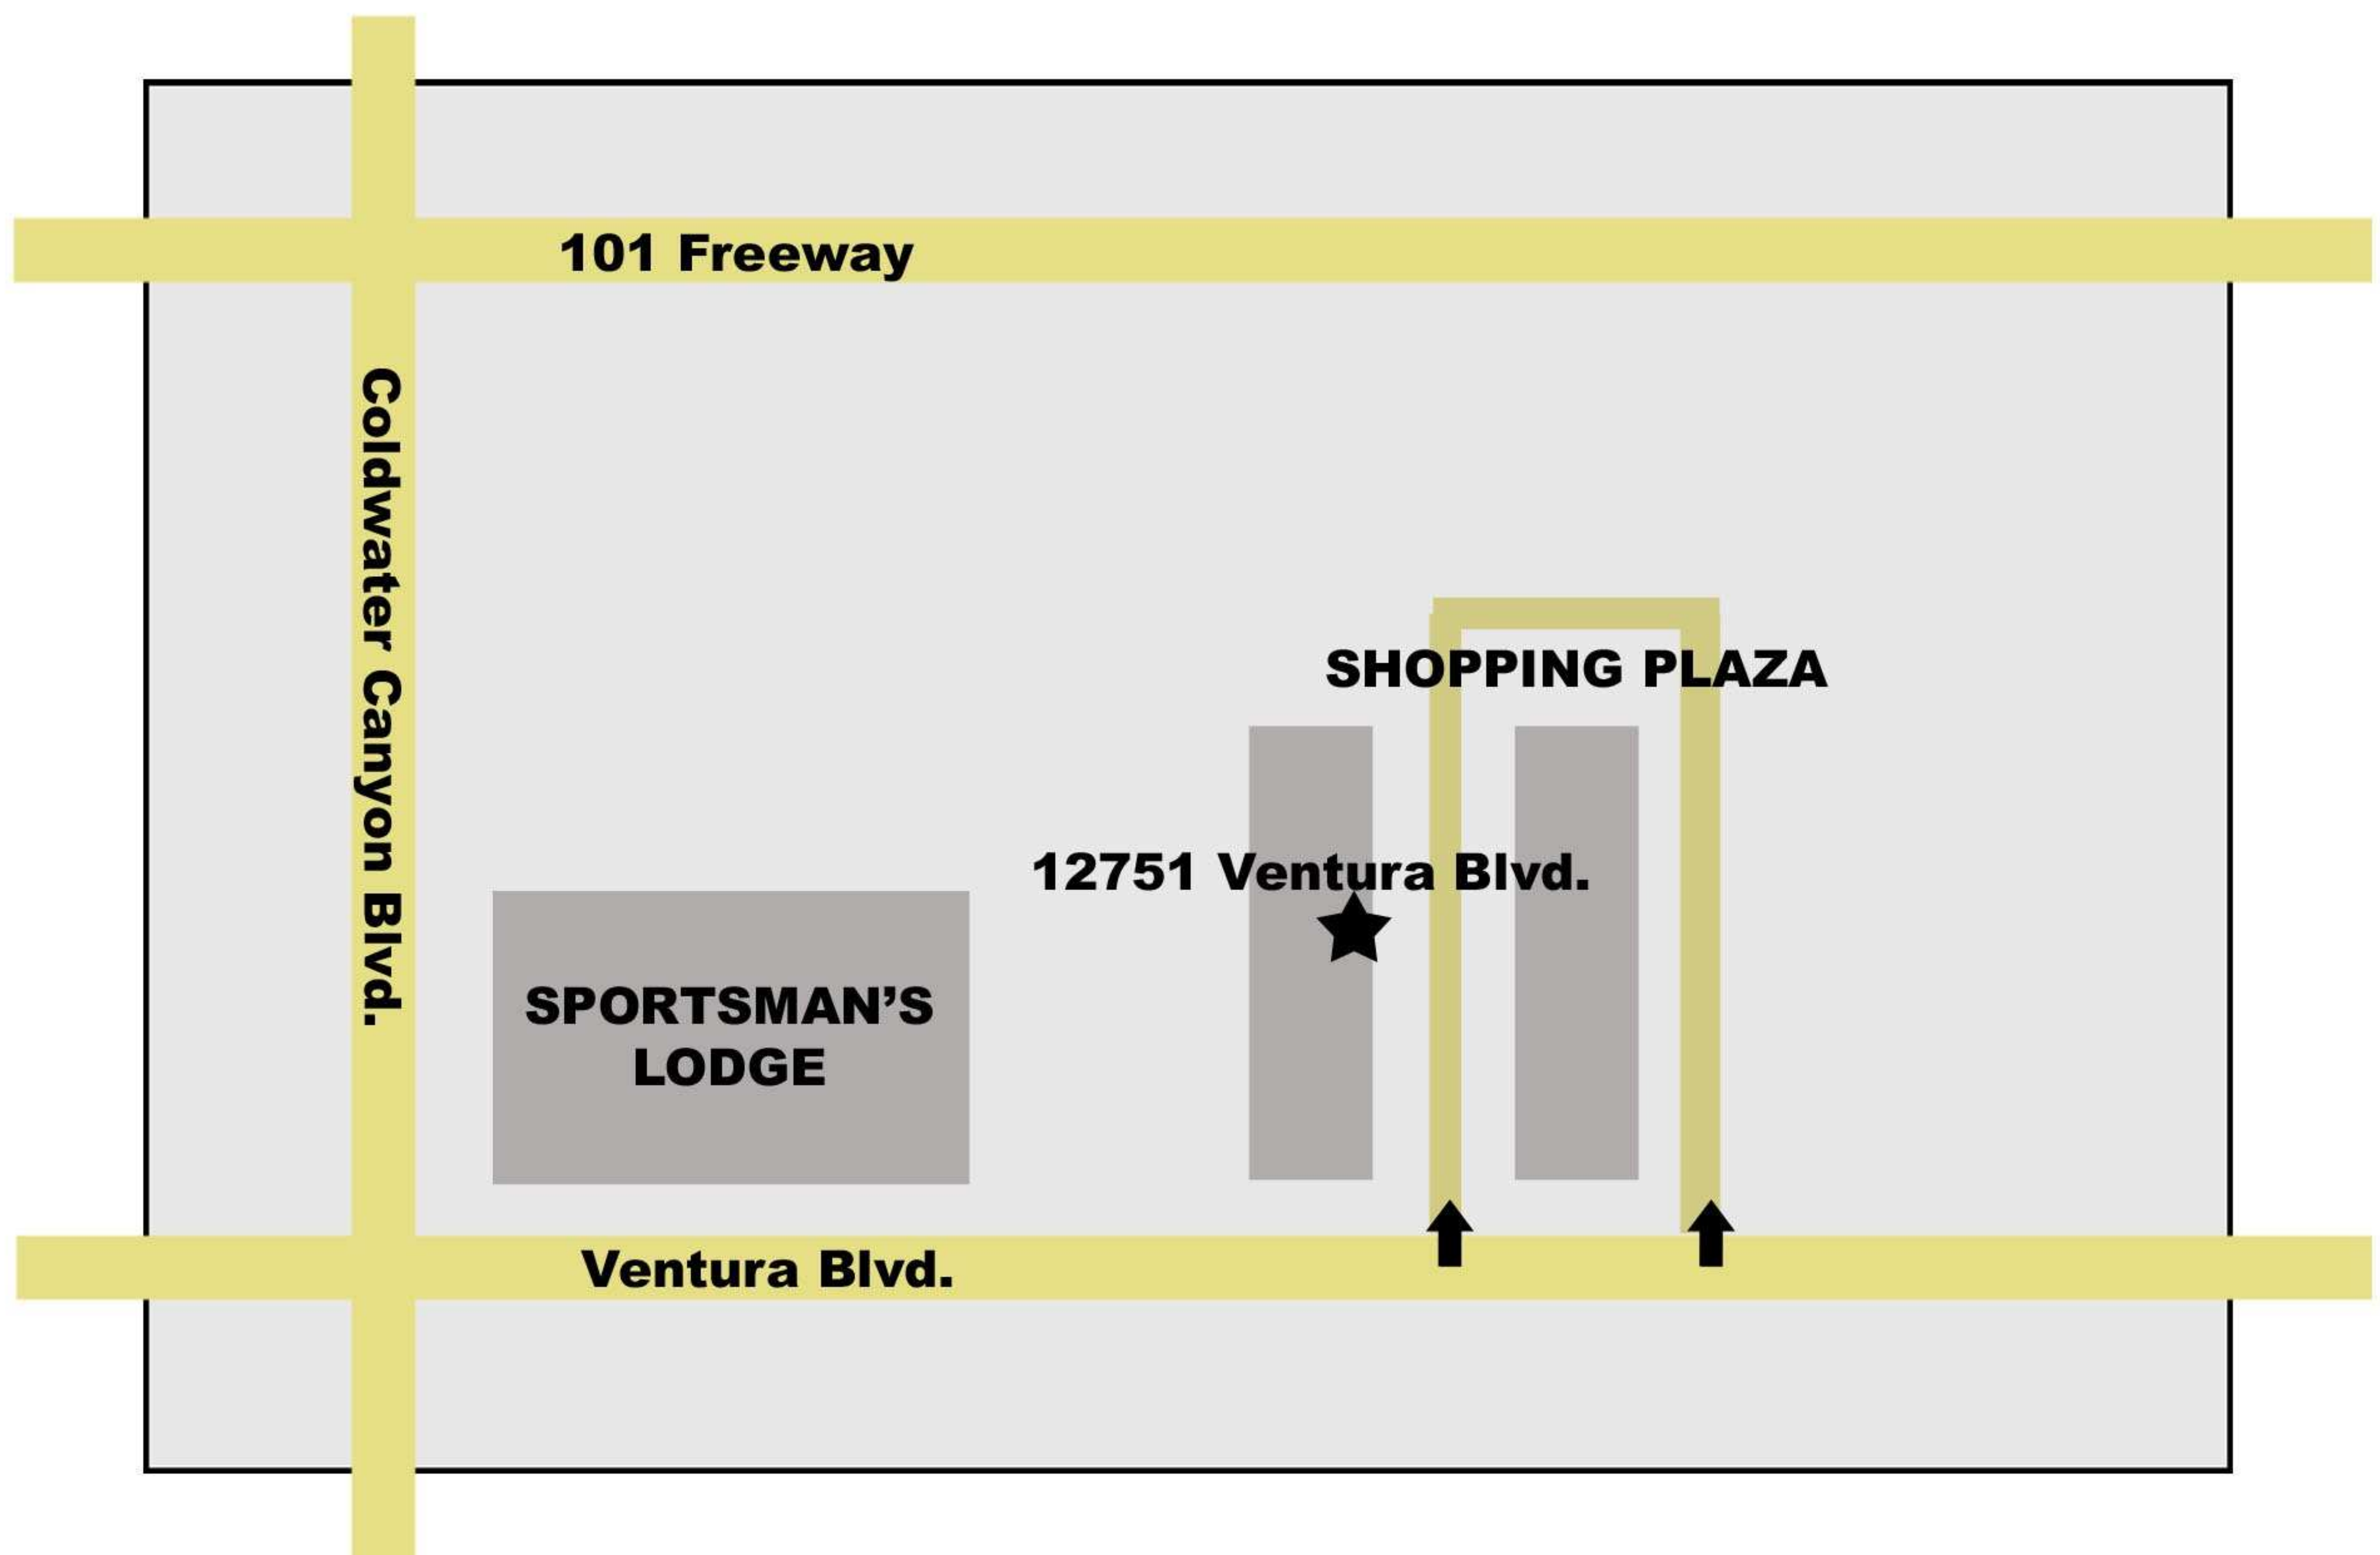

McPHEE

INTERNATIONAL VOCAL STUDIOS

12751 Ventura Blvd., Studio City, CA 91604

**CONVENIENTLY LOCATED NEAR SHOPS AND RESTAURANTS.
AND PLENTY OF FREE PARKING.**

DIRECTIONS AND PARKING:

- From the 101, take Coldwater Canyon south toward Ventura Blvd.
- Turn left on Ventura.
- After the Sportsman's Lodge, look for the first shopping plaza on the left. Get into the left turn lane and enter the shopping plaza at either the first or second entrance. Both parking entrances will get you to the studio. McPhee International Vocal Studios is on the west side of the shopping plaza. There is plenty of free parking in the lot.