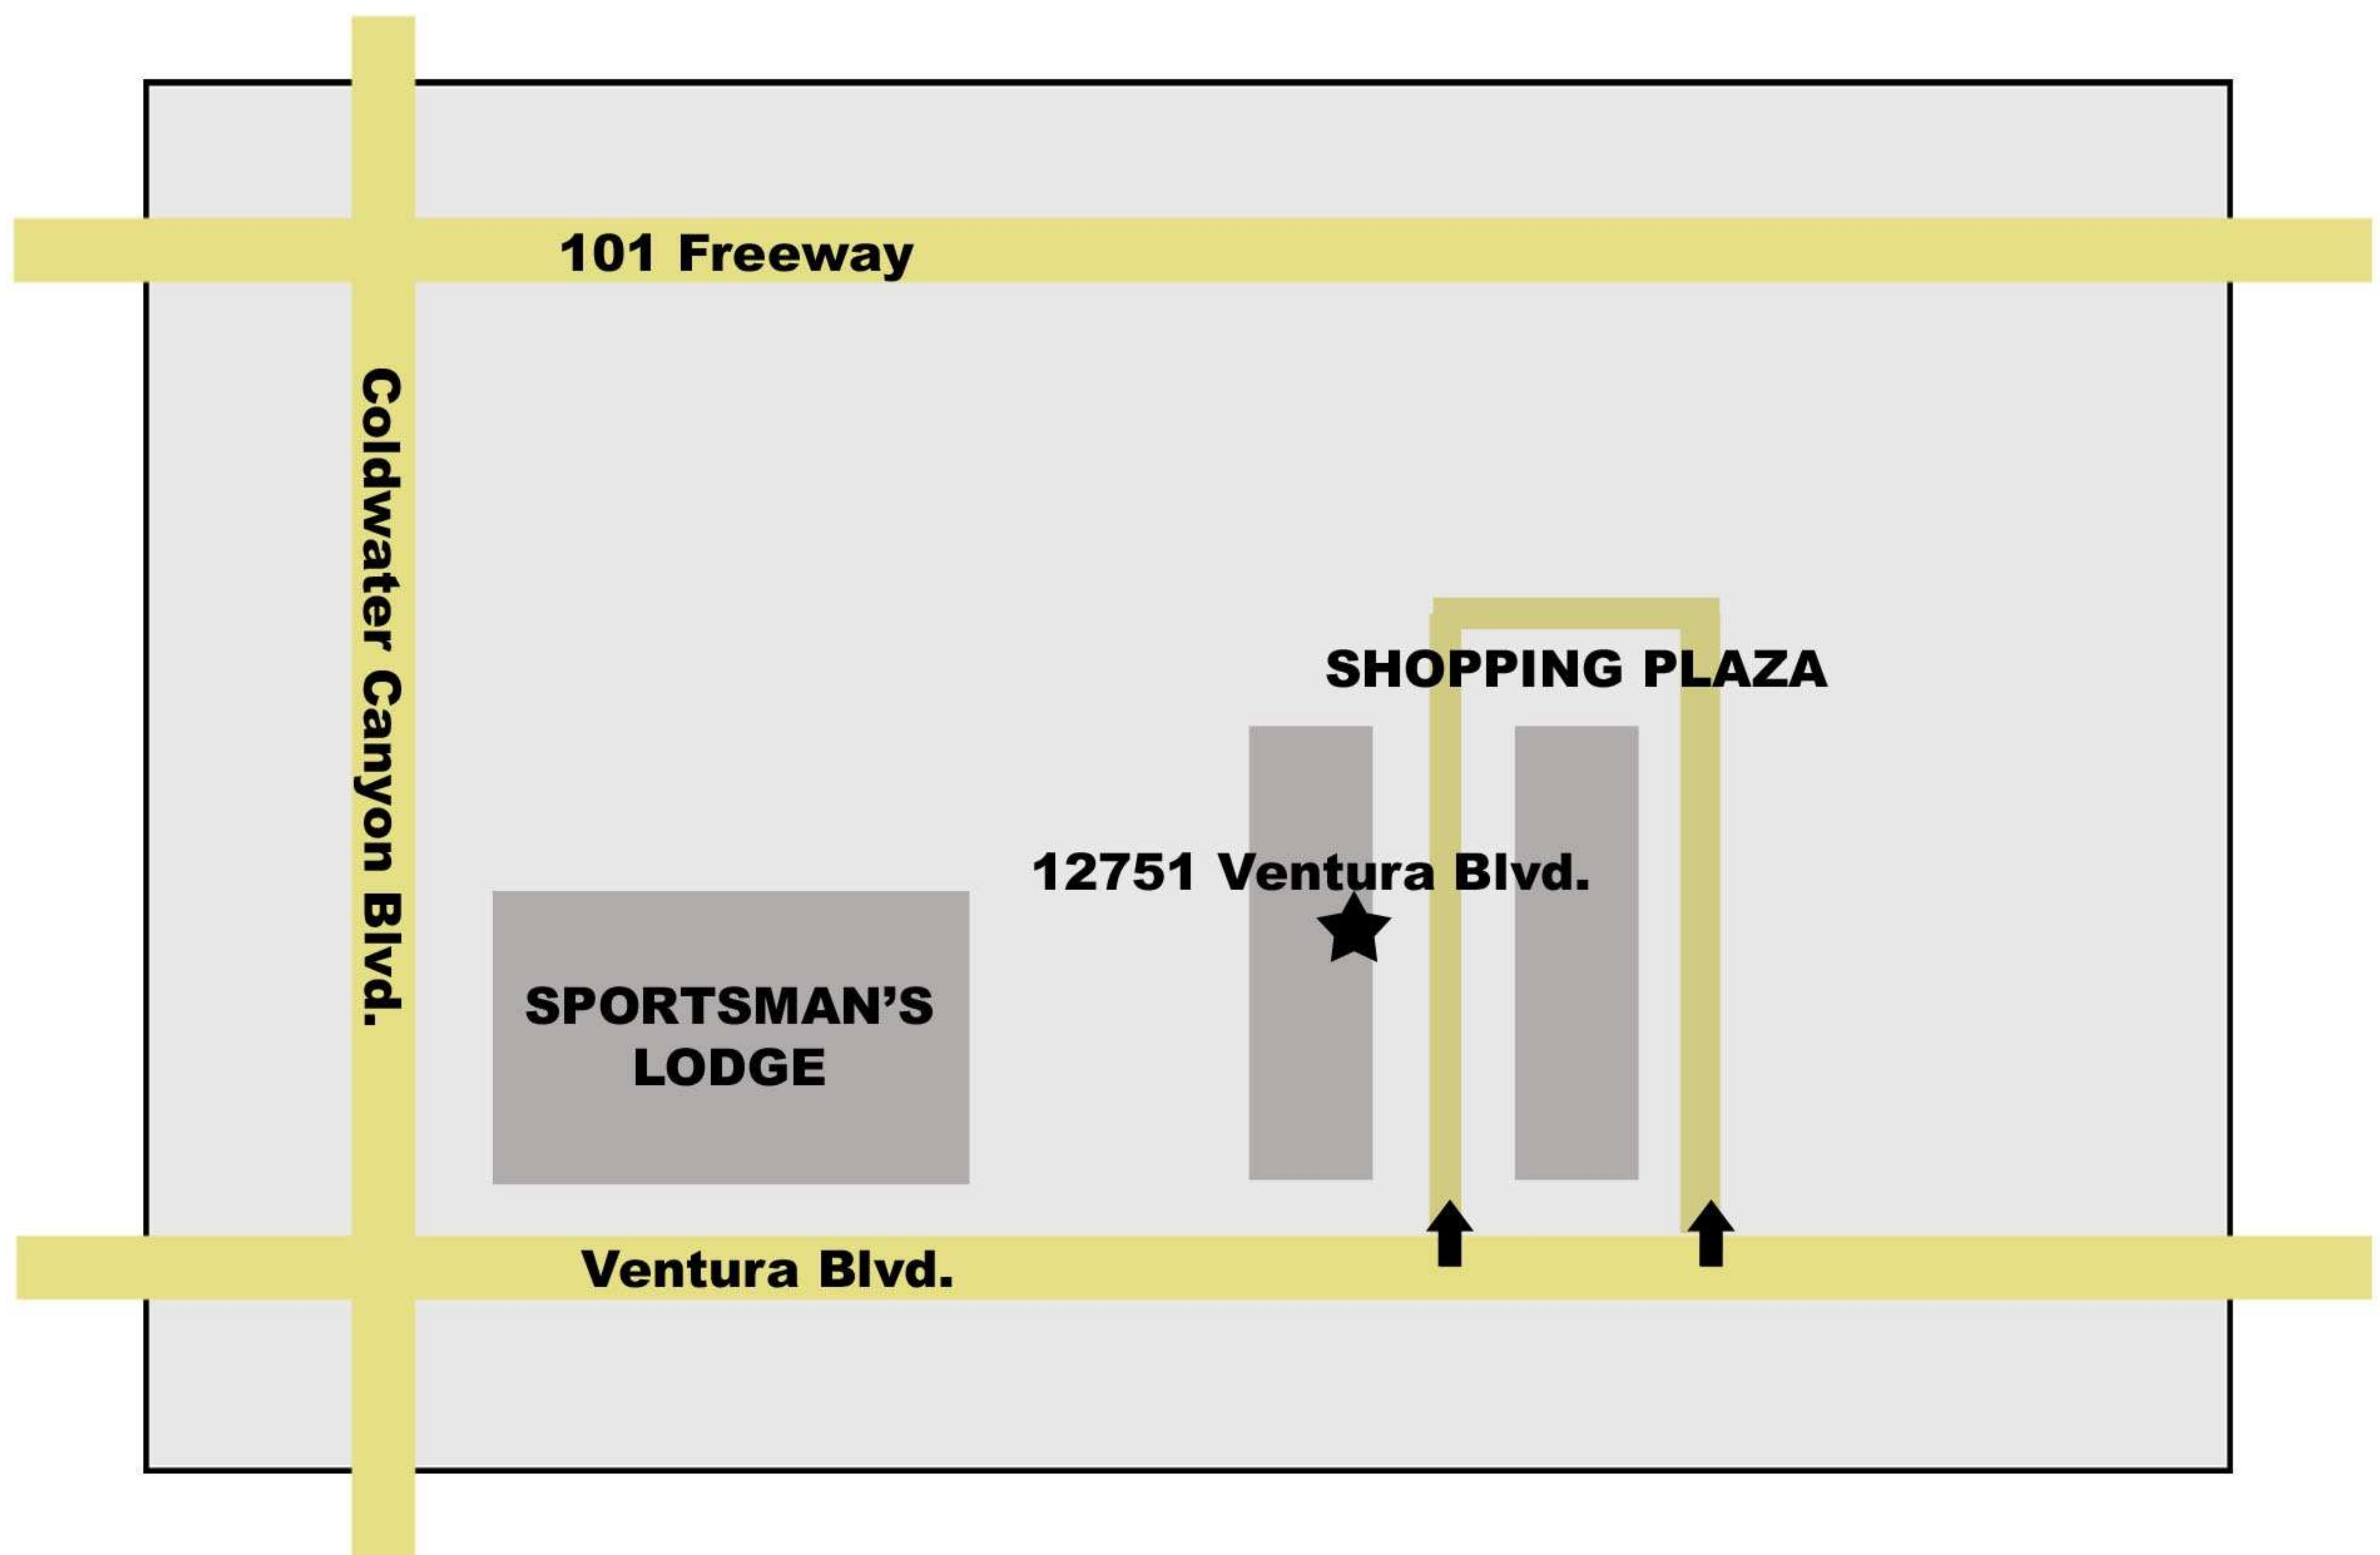

# McPHEE

INTERNATIONAL VOCAL STUDIOS

12751 Ventura Blvd., Studio City, CA 91604

**CONVENIENTLY LOCATED NEAR SHOPS AND RESTAURANTS.  
AND PLENTY OF FREE PARKING.**

#### **DIRECTIONS AND PARKING:**

- From the 101, take Coldwater Canyon south toward Ventura Blvd.
- Turn left on Ventura.
- After the Sportsman's Lodge, look for the first shopping plaza on the left. Get into the left turn lane and enter the shopping plaza at either the first or second entrance. Both parking entrances will get you to the studio. McPhee International Vocal Studios is on the west side of the shopping plaza. There is plenty of free parking in the lot.